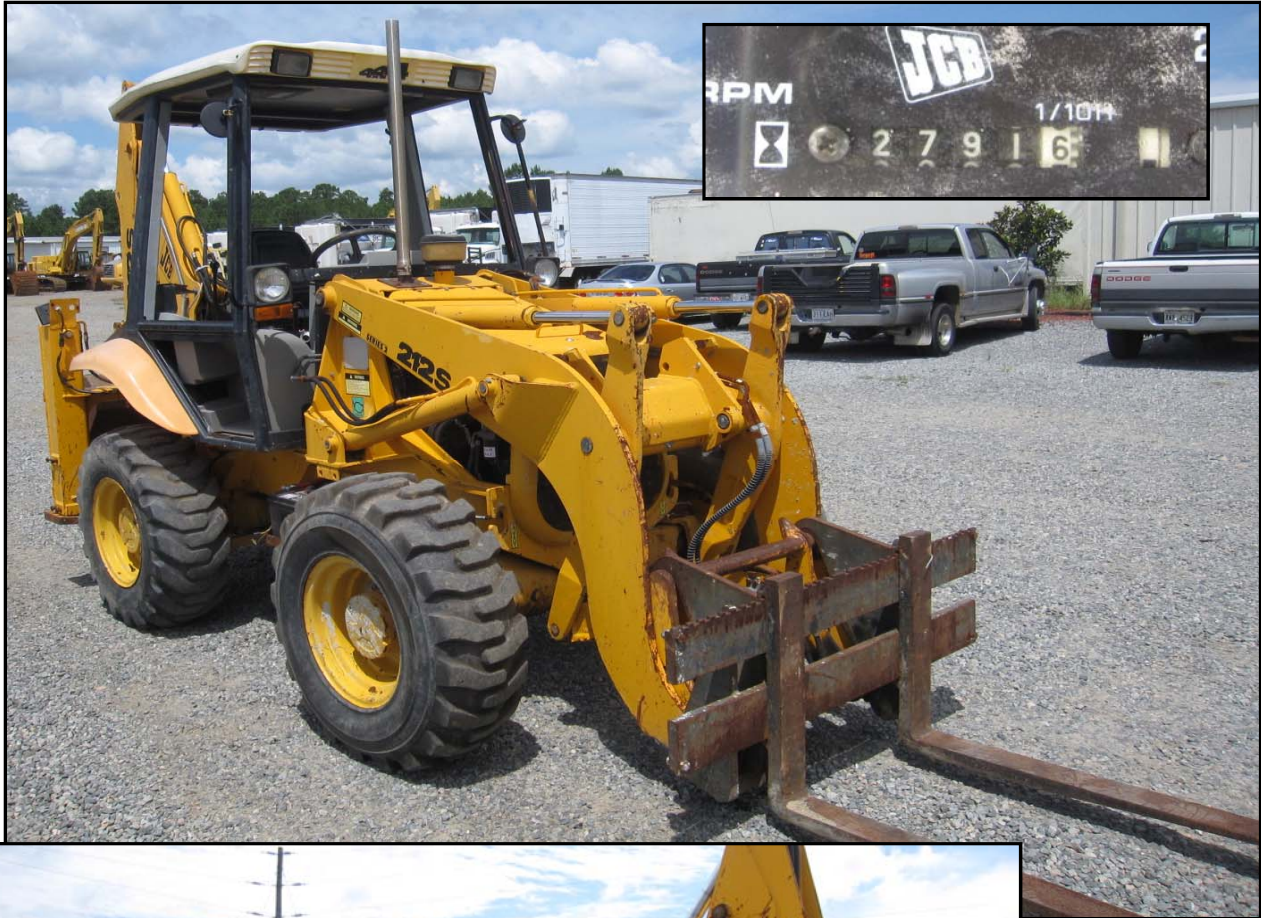

Diversified Power, Inc.

Loader Backhoe Condition Report

Inspection Date	8/31/2010	Equipment #	MC1023
Make:	JCB	Model:	212S
Type of Equip.:	Backhoe	Hour Meter:	Inoperable
		Year:	0
		S/N:	E0762545

The information contained in this report is informative only. It is recommended that you conduct your own inspection prior to purchase. There is no warranty, express or implied and no warranty of fitness or merchantability.