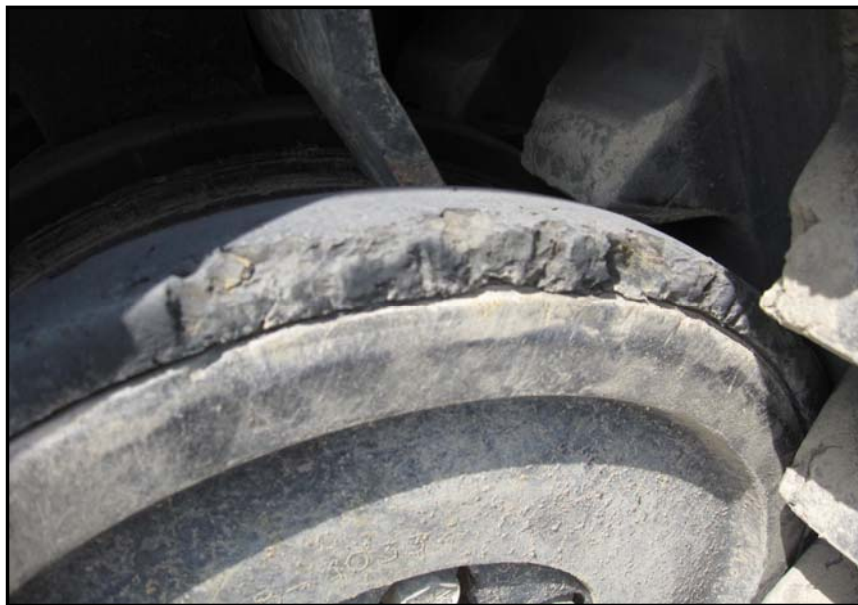

Diversified Power, Inc. Skid Steer Condition Report

Make: **ASV**

Model **SR80**

Year: **0**

Type of Equip. **multi terrain loader**

Hour Meter **1512**

S/N: **SEA00657**

The information contained in this report is informative only. It is recommended that you conduct your own inspection prior to purchase. There is no warranty, express or implied and no warranty of fitness or merchantability.