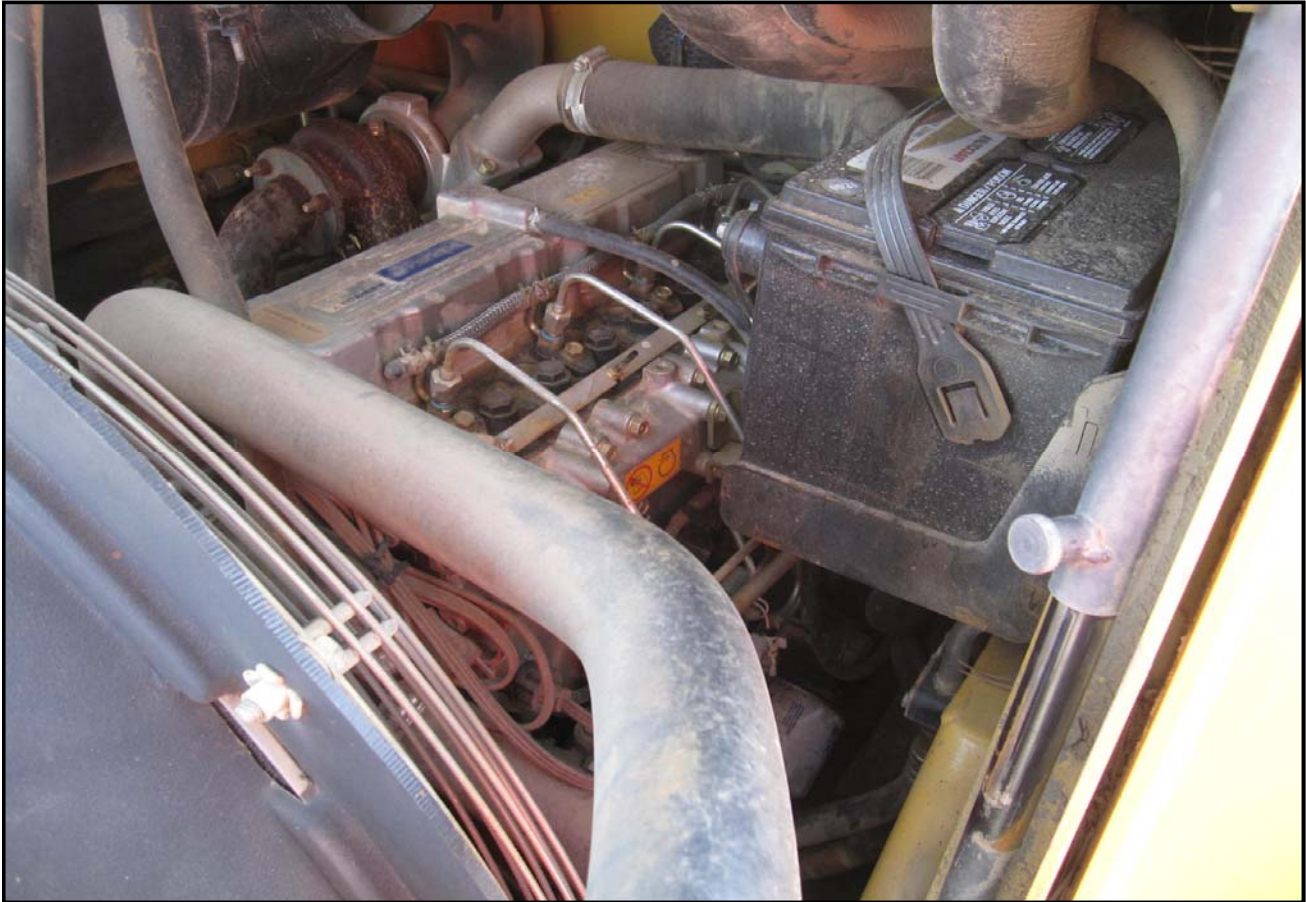

Diversified Power, Inc. Skid Steer Condition Report

Make: **ASV**

Model **SR80**

Year: **0**

Type of Equip. **multi terrain loader**

Hour Meter **1512**

S/N: **SEA00657**

The information contained in this report is informative only. It is recommended that you conduct your own inspection prior to purchase. There is no warranty, express or implied and no warranty of fitness or merchantability.