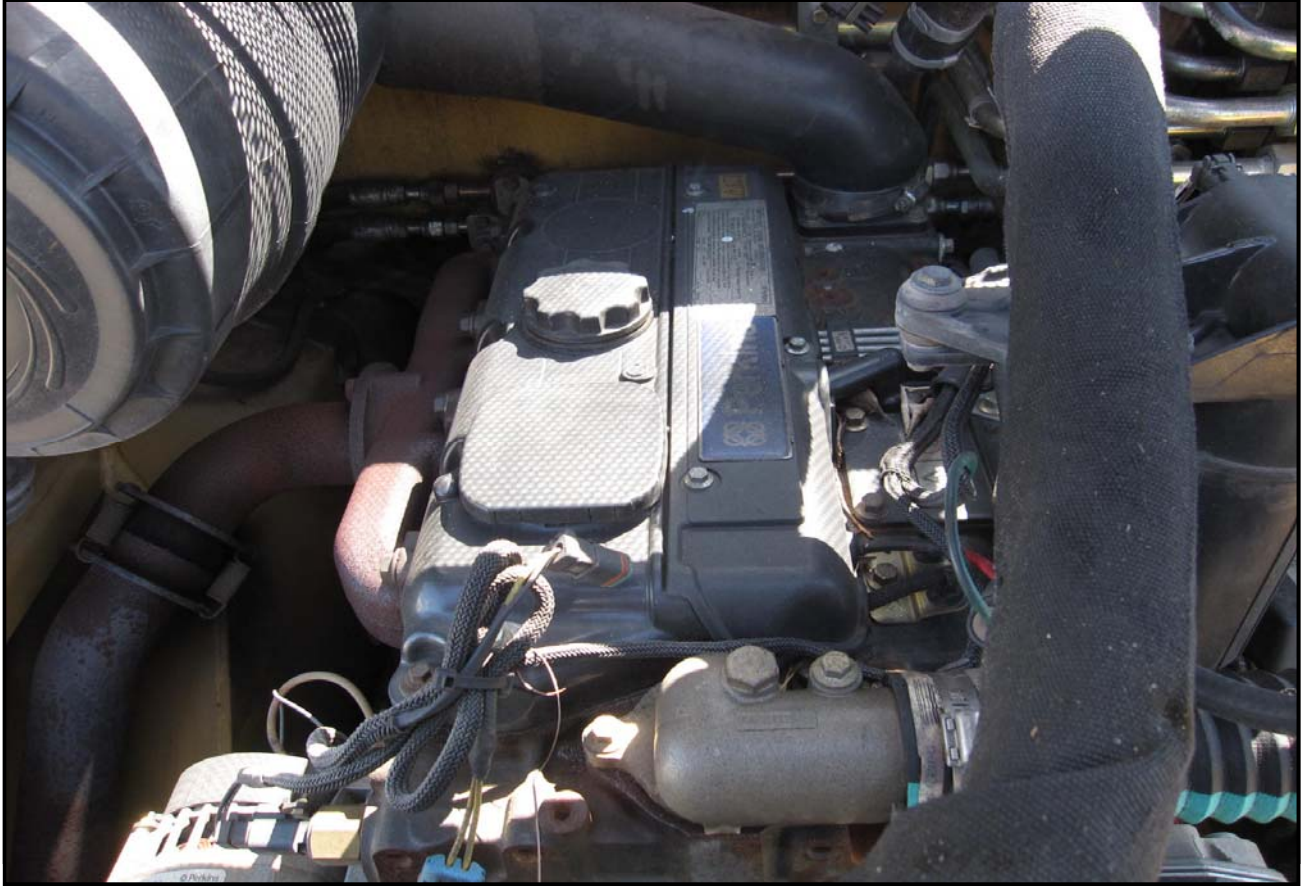

Diversified Power, Inc.

Skid Steer Condition Report

Inspection Date	10/9/2009	Equipment #	MC847		
Make:	ASV	Model	RC-85	Year:	0
Type of Equip.	multi terrain loader	Hour Meter	177	S/N:	RSF00883

The information contained in this report is informative only. It is recommended that you conduct your own inspection prior to purchase. There is no warranty, express or implied and no warranty of fitness or merchantability.