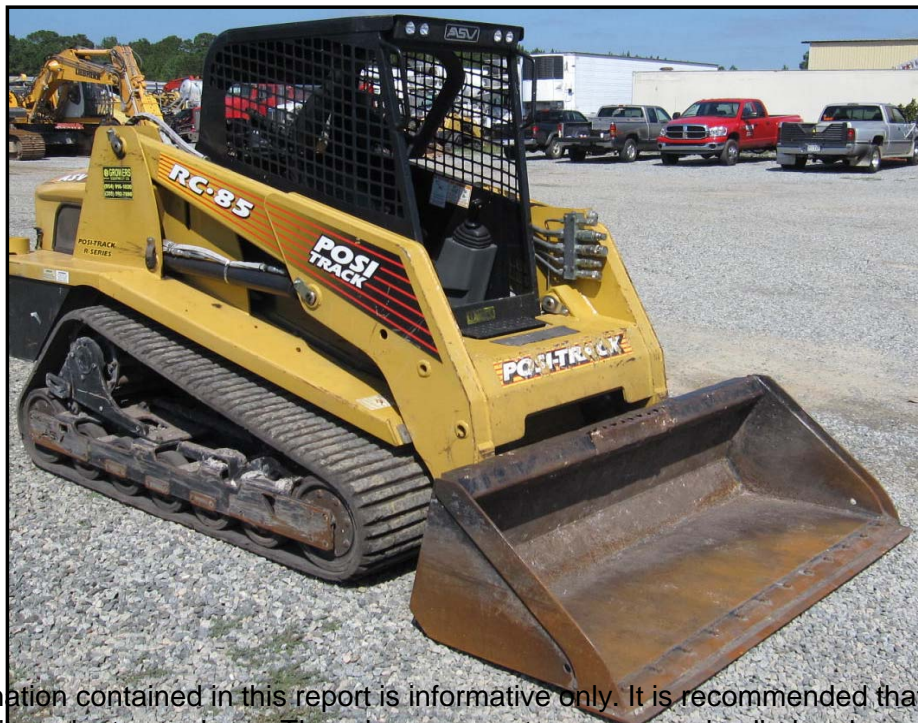

Diversified Power, Inc. Skid Steer Condition Report

Inspection Date	10/9/2009	Equipment #	MC847		
Make:	ASV	Model	RC-85	Year:	0
Type of Equip.	multi terrain loader	Hour Meter	177	S/N:	RSF00883

The information contained in this report is informative only. It is recommended that you conduct your own inspection prior to purchase. There is no warranty, express or implied and no warranty of fitness or merchantability.