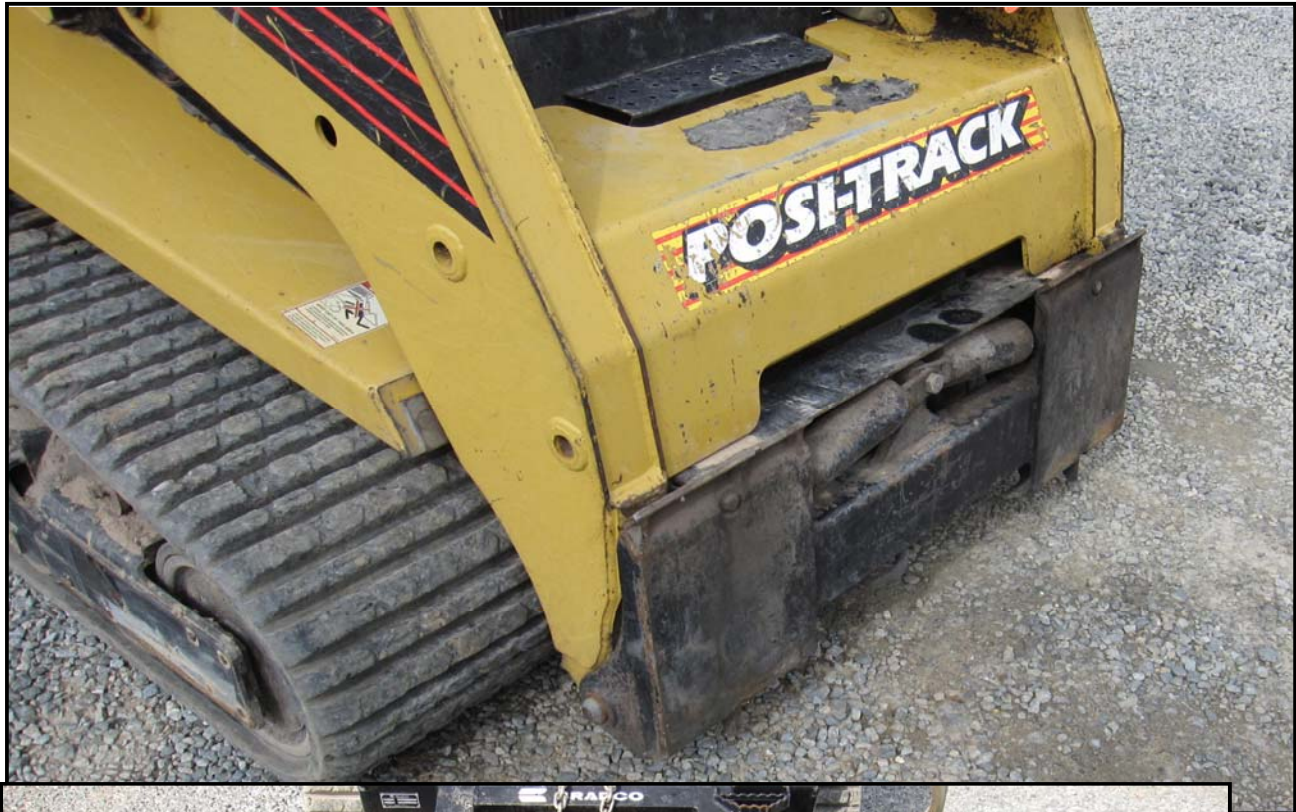

Diversified Power, Inc. Skid Steer Condition Report

Inspection Date	10/29/2009	Equipment #	MC848		
Make:	ASV	Model	RC-100	Year:	0
Type of Equip.	all terrain loader	Hour Meter	597	S/N:	RSD02352

The information contained in this report is informative only. It is recommended that you conduct your own inspection prior to purchase. There is no warranty, express or implied and no warranty of fitness or merchantability.