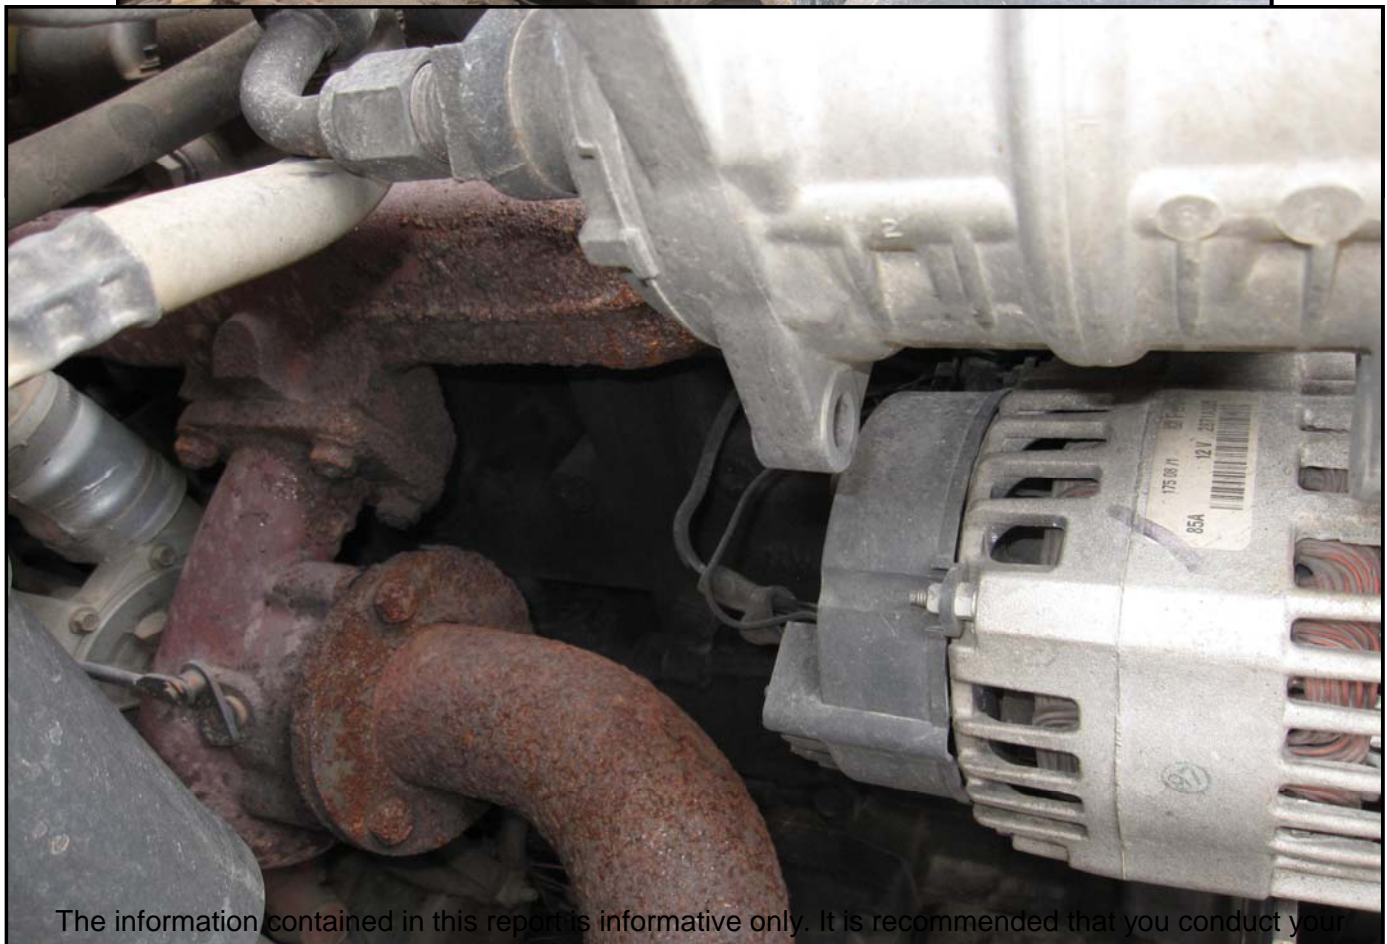

Diversified Power, Inc. Skid Steer Condition Report

Inspection Date	10/29/2009	Equipment #	MC848		
Make:	ASV	Model	RC-100	Year:	0
Type of Equip.	all terrain loader	Hour Meter	597	S/N:	RSD02352

The information contained in this report is informative only. It is recommended that you conduct your own inspection prior to purchase. There is no warranty, express or implied and no warranty of fitness or merchantability.